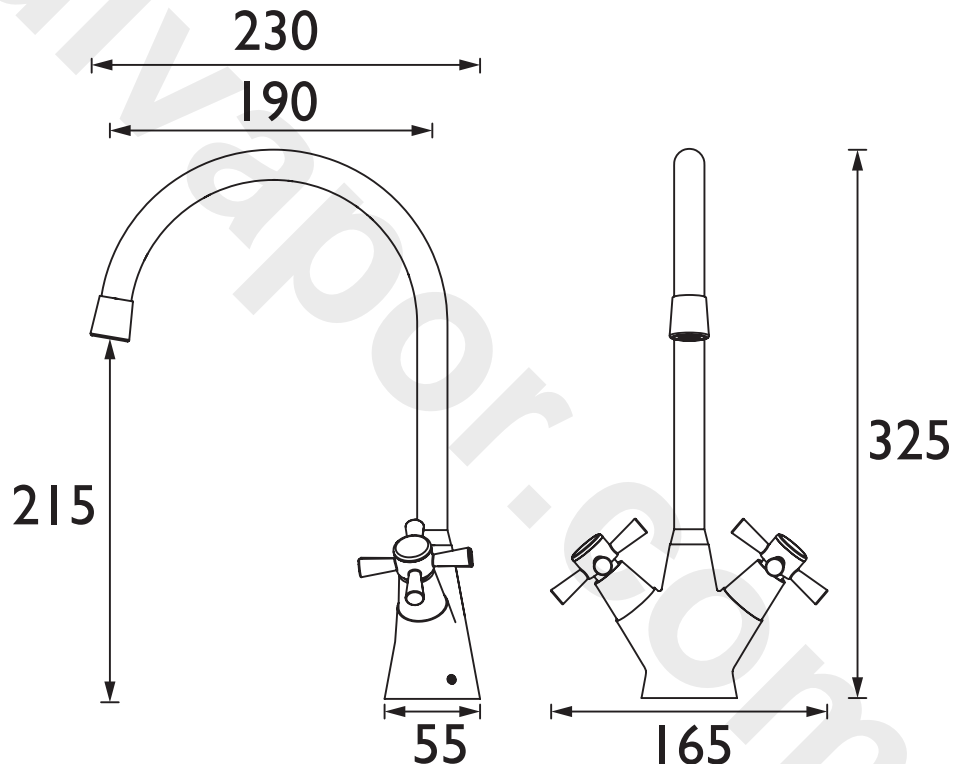

## RIO Tap Range Rio Easyfit Sink Mixer Chrome

### Specification

<b>Product Type:</b>	Kitchen Taps
<b>Main Construction Material:</b>	Brass
<b>Mount Type:</b>	Deck Mounted
<b>Handle Type:</b>	Crosshead Handles
<b>Connection Inlet:</b>	1/2" BSPFemale Flexible Tails
<b>Connection Outlet:</b>	Anti-Splash
<b>Number of Tap Holes:</b>	1
<b>Valve/Cartridge Type:</b>	1/2" Ceramic Disc Valve
<b>Plumbing System Requirements:</b>	Suitable for all plumbing systems
<b>Minimum Dynamic Pressure:</b>	0.4 Bar
<b>Maximum Dynamic Pressure:</b>	5.0 Bar
<b>Maximum Hot Water Temperature: °C</b>	65
<b>Maximum Static Pressure: (bar)</b>	10
<b>Flow Type:</b>	Single Flow
<b>Isolation Included:</b>	Yes

### Features:

- Long life and easy to use 1/4 turn ceramic disc valves
- Metal fixing nut for added durability
- Easyfit base included
- Flexible tails included

### Dimensions (measurements in mm)